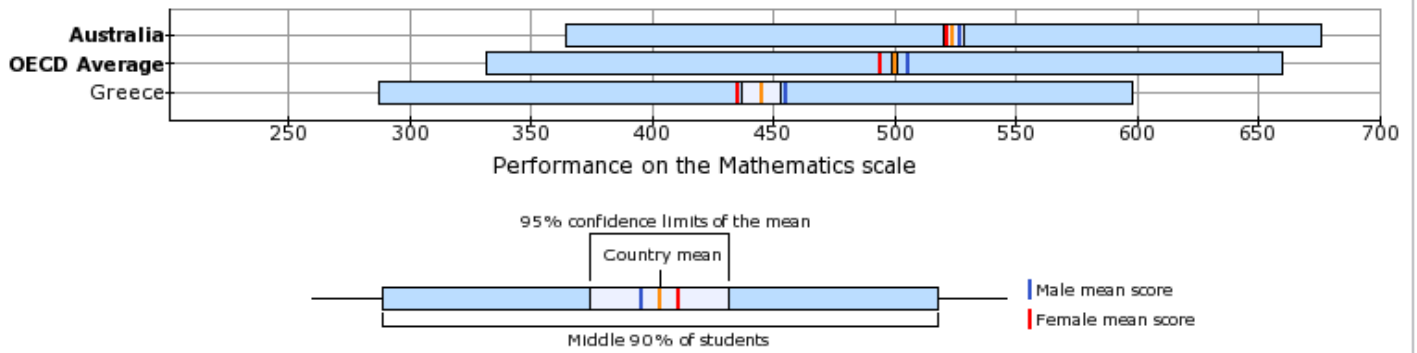

Theme: Quality of Learning Outcomes
 Indicator: Mean and Distribution of Student Performance
 Domain: Mathematics

Sorted by Country Mean